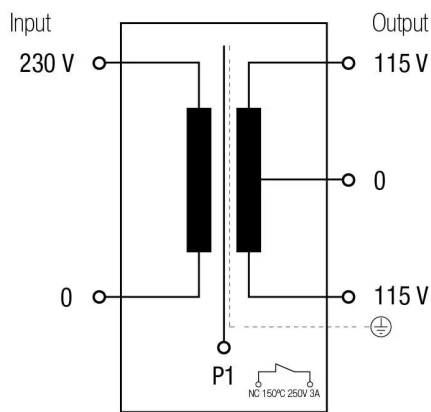

Technical characteristics

Rating	10000 VA
Input voltage	230 V
Output voltage	230 V (115-0-115 V)
Frequency	50/60 Hz
Protection degree	IP-23 / IK-08
Cover	Metal enclosure RAL 7035 (cat. C3 ISO 12994-2)
Cooling	ANAN
Ambient temperature	45 °C
Inrush current	< 8In
Temperature rise	Class F - 155°C
Insulation	Class H - 180°C
Windings	Class HC - 200 °C
Test voltage	3,5 kV (1 min, 50 Hz)
No load voltage	< 3 %
Leakage current	0,5 mA (sec-earth)
Standards	IEC/EN/UNE-EN 61558-2-15, CE UL 5085-1 / UL 5085-2 CAN/CSA C22.2 No 66.1-06, CAN/CSA C22.2 No 66.2-06
Certifications	UL RECOGNIZED - CONSTRUCTION ONLY - Component FILE: E532753
Includes	Electrostatic screen between 1º & 2º and bimetal thermal protection
Weight	89 kg

Electric scheme

*Klixon 150°C 250 V 3 A included

Dimensions

Dimensions (AxBxCxDxE): 528x415x642x375x345 mm 12Ø

Electrical connection

U1 = 0
 V1 = 230 V
 U2 = 115 V
 V2 = 115 V
 K1 = termostato klixon 150°C para 1ª bobina
 K2 = termostato klixon 150°C para 2ª bobina
 P.E = electrostatic shield