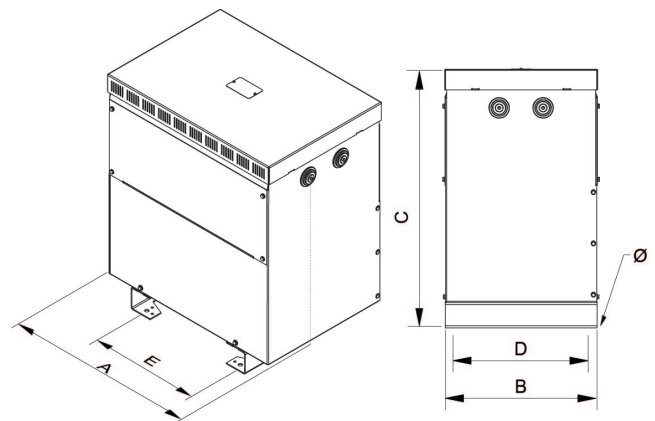

Technical characteristics

Rating	10000 VA
Input voltage	230 V
Output voltage	230 V (115-0-115 V)
Frequency	50/60 Hz
Protection degree	IP-23 / IK-08
Cover	Metal enclosure RAL 7035 (cat. C3 ISO 12994-2)
Cooling	ANAN
Ambient temperature	45 °C
Inrush current	< 8In
Temperature rise	Class F - 155°C
Insulation	Class H - 180°C
Windings	Class HC - 200 °C
Test voltage	3,5 kV (1 min, 50 Hz)
No load voltage	< 3 %
Leakage current	0,5 mA (sec-earth)
Standards	IEC/EN/UNE-EN 61558-2-15, CE UL 5085-1 / UL 5085-2 CAN/CSA C22.2 No 66.1-06, CAN/CSA C22.2 No 66.2-06
Certifications	UL RECOGNIZED - CONSTRUCTION ONLY - Component FILE: E532753
Includes	Electrostatic screen between 1º & 2º and bimetal thermal protection
Weight	89 kg

Electric scheme

*Klixon 150°C 250 V 3 A included

Dimensions

Dimensions (AxBxCxDxE): 528x415x642x375x345 mm 12Ø

Electrical connection

U1 = 0
 V1 = 230 V
 U2 = 115 V
 V2 = 115 V
 K1 = termostato klixon 150°C para 1ª bobina
 K2 = termostato klixon 150°C para 2ª bobina
 P.E = electrostatic shield