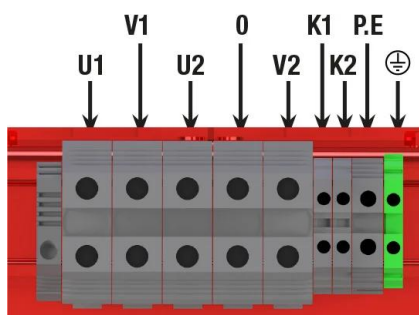

Technical characteristics

Rating	10000 VA
Input voltage	230 V
Output voltage	230 V (115-0-115 V)
Frequency	50/60 Hz
Protection degree	IP-23 / IK-08
Cover	Metal enclosure RAL 7035 (cat. C3 ISO 12994-2)
Cooling	ANAN
Ambient temperature	45 °C
Inrush current	< 8In
Temperature rise	Class F - 155°C
Insulation	Class H - 180°C
Windings	Class HC - 200 °C
Test voltage	3,5 kV (1 min, 50 Hz)
No load voltage	< 3 %
Leakage current	0,5 mA (sec-earth)
Standards	IEC/EN/UNE-EN 61558-2-15, CE UL 5085-1 / UL 5085-2 CAN/CSA C22.2 No 66.1-06, CAN/CSA C22.2 No 66.2-06
Certifications	UL RECOGNIZED - CONSTRUCTION ONLY - Component FILE: E532753
Includes	Electrostatic screen between 1º & 2º and bimetal thermal protection
Weight	89 kg

Electric scheme

*Klixon 150°C 250 V 3 A included

Dimensions

Dimensions (AxBxCxDxE): 528x415x642x375x345 mm 12Ø

Electrical connection

U1 = 0
 V1 = 230 V
 U2 = 115 V
 V2 = 115 V
 K1 = termostato klixon 150°C para 1ª bobina
 K2 = termostato klixon 150°C para 2ª bobina
 P.E = electrostatic shield

Single-phase isolation transformers for medical use under IEC/EN 61558-2-15 standard, dry type finished in anti-flash varnished in IP23 metal enclosure with protection to prevent direct contact with electrical parts.